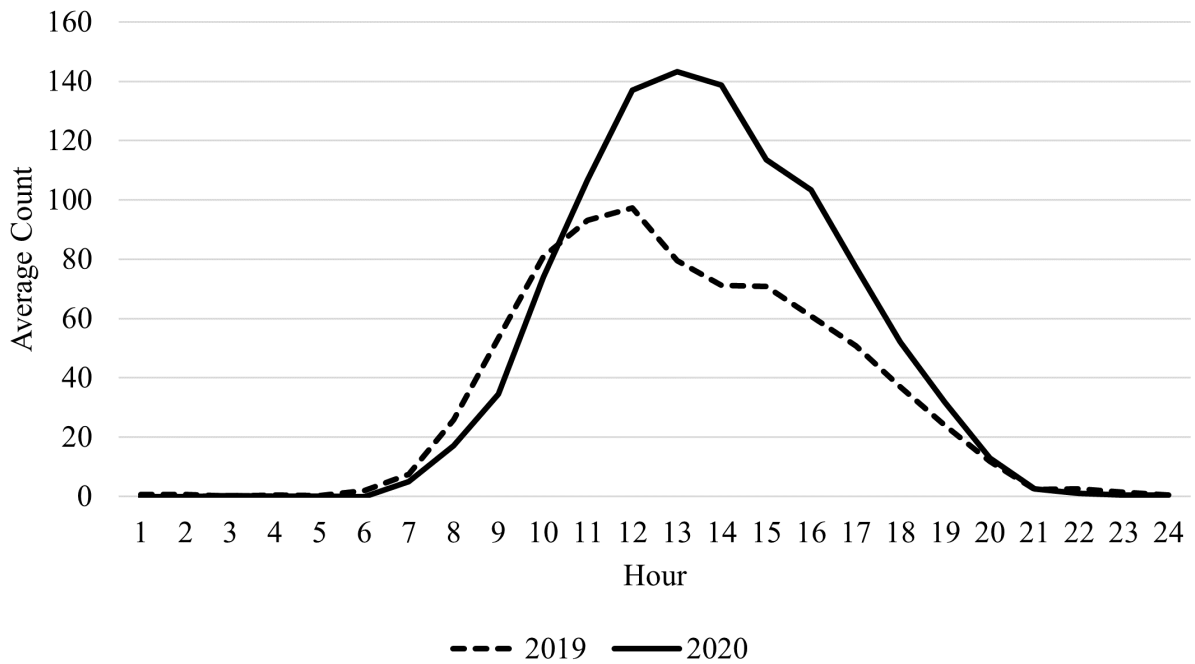

Figure S1. Average weekday trail user counts by hour in 2019 and 2020

Figure S2. Average weekend trail user counts by hour in 2019 and 2020